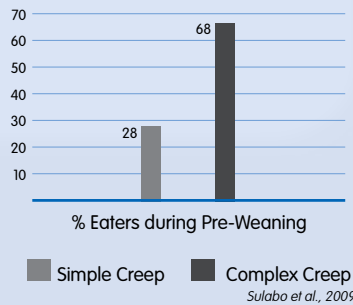

Introducing

FIRST STEP™

Creep Feed

Optimize Early Gain in the Nursery

Creating eaters pre-weaning by use of a creep feed, such as First Step™, improves post-wean gain as shown by research conducted at universities and LongView Animal Nutrition Center.

Effect of Creep Diet Complexity on the Proportion of Piglets Becoming Eaters

Benefits of First Step™ Creep Feed

- Creates eaters
- Provides earliest and best intake due to MpD®-class palatants that mirror colostrum and milk
- Optimizes digestive enzymes and eases transition
- Supports working sows
- Promotes early and sustained gains in the nursery
- Promotes sustained gains in growing/finishing
- Aids in the development of Full-Value Pigs™

Product Code: 1400024-303 (L24K)

Copyright ©2010 Land O'Lakes Purina Feed LLC. All rights reserved. UltraCare and First Step are registered trademarks of Land O'Lakes Purina Feed LLC. Full-Value Pigs is a trademark of Elanco Animal Health.