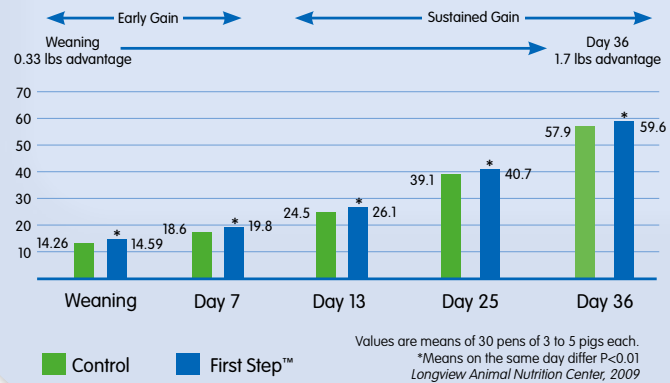

## Introducing UltraCare® First Step™ Not Your Ordinary Creep Feed

These current market trends establish the need for creep feed:

- Increasing weaning age (18 to 25 days) improves piglet productivity *but*:
  - older pigs pull down sow body condition
  - availability of sow's milk may not be adequate
  - larger pigs have a harder time starting in the nursery and will benefit from a creep feed
- Increasing litter size which:
  - reduces milk available per piglet
  - increases the number of piglets weighing  $\leq 2.4$  lbs at birth ( $\approx 19\%$ ) and these "at risk" piglets will benefit from additional nutrition provided by a creep feed

# FIRST STEP™

Creep Feed

## Optimize Early Gain in the Nursery

Creating eaters pre-weaning by use of a creep feed, such as First Step™, improves post-wean gain as shown by research conducted at universities and LongView Animal Nutrition Center.

Effect of Creep Diet Complexity on the Proportion of Piglets Becoming Eaters

Effect of FIRST STEP™ Creep Feed on Subsequent Nursery Performance